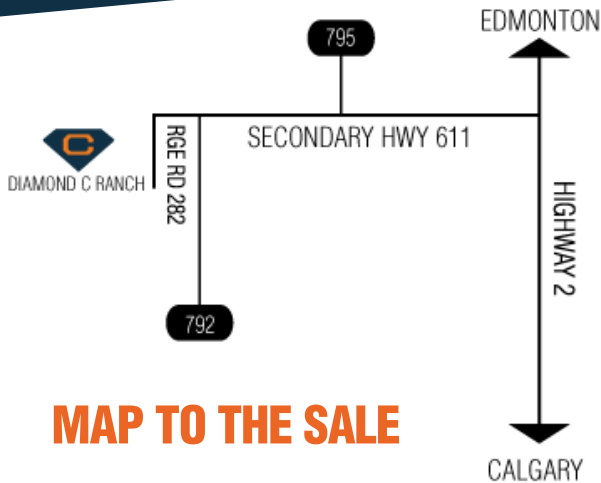

TERMS & CONDITIONS TERMS:

The terms of this sale are cash or cheque in Canadian Funds at par immediately following the sale. The right of ownership shall not pass until after settlement is made. All settlements must be made before any livestock will be released.

ABSENTEE BIDS:

Mailed or telephone bids shall be handled in the most confidential manner if you are unable to attend the sale in person.

INSURANCE:

Ownership risk to purchaser commences when the auctioneer's hammer falls. Insurance is available at the sale.

ANNOUNCEMENTS:

Any announcement made from the auction block takes precedence over the printed matter in the catalogue.

CERTIFICATES:

If desired, certificates of registry and transfer on each bull shall be provided by the seller to the buyer without charge after settlement has been made. Please leave transfer instructions at the clerk's desk.

BREEDER'S GUARANTEE:

The seller warrants clear title to and the right to sell each bull offered for sale. All bulls offered for sale are warranted to be sound, however; the seller is not responsible for damage caused by foreign objects after the bull has been sold nor sickness that was not apparent at the time of sale.

BREEDING GUARANTEE:

We, the sellers, have done everything possible to assure you, the buyer, that every bull in this sale will be a breeder. However, should a problem arise, please inform the seller so the problem can be resolved. The purchaser shall have six months from the date the bull reaches fourteen months of age to report, in writing, to the seller that the bull is a non-breeder, providing of course, that the bull has been maintained in satisfactory breeding condition. Each consignor will have six months to prove the bull a breeder after the time of report. In the event a bull is a non breeder the situation will be handled by either a replacement, credit or money back. In no case will an adjustment be made for more than the purchase price of that particular bull. At no time will a buyer's reimbursement or credit ever exceed the buyer's purchase price of the bull, semen or female. No guarantee is given that semen collected from any bull in this sale will freeze or be suitable for artificial insemination.

ACCIDENTS:

Although every precaution will be taken to protect the safety and comfort of buyers, neither sales management, auctioneer, nor consignors assume any responsibility in this matter and disclaims any liability, legal, or otherwise, in the event of loss of property.

DELIVERY:

Bulls are able to remain at the ranch at the purchaser's risk and we strongly recommend that the bull be insured. Individual arrangements for delivery and feeding can be made by talking to Neil prior to or on sale day.

RIGHTS AND OBLIGATIONS: